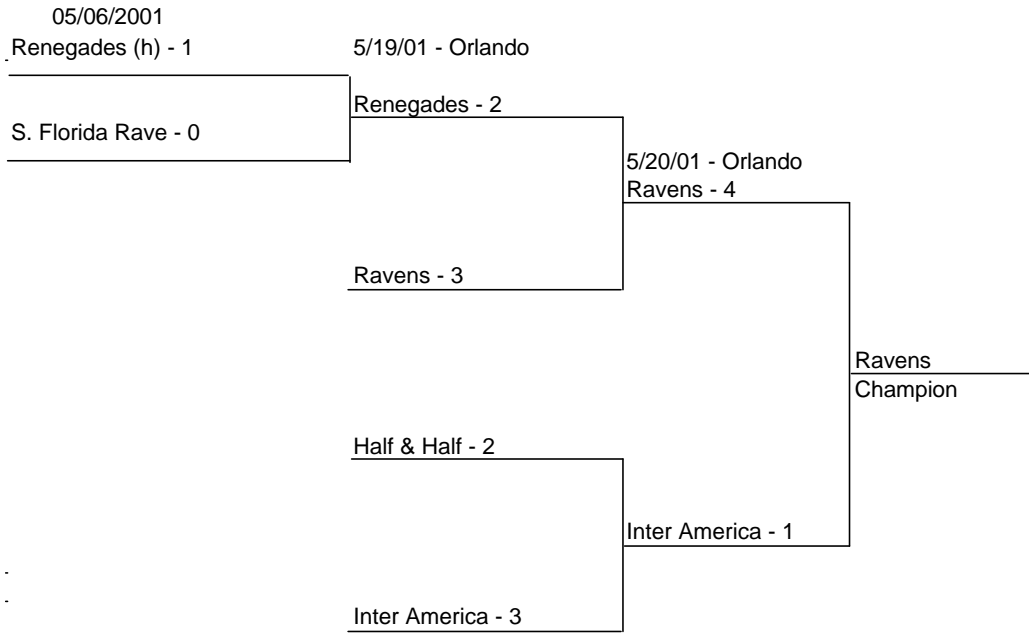

Women's Cup 2001

(h) designates home team